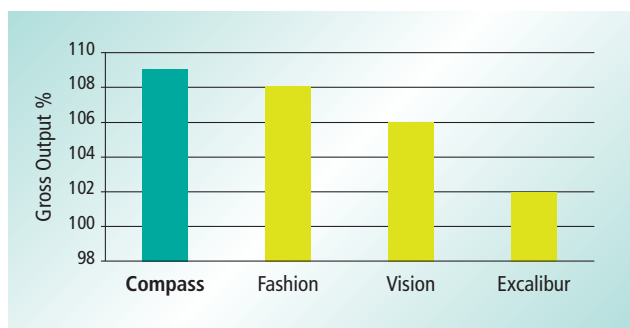

www.dsv-uk.co.uk

- Very high oil content
- Impressive gross output
- Wide range of sowing dates
- Outstanding autumn and spring vigour

**Innovation for
your growth**

"So far I am very pleased with the aggressive growth which Compass has shown since drilling in August. I decided to grow Compass this year as I knew it was a very high yielding variety, a step on from Excalibur. I have been growing hybrid oilseed rape varieties for 5 years now. I feel they offer better establishment, a result of vigorous growth in the autumn, alongside a clear yield advantage."

Robert Read,
Robert Read Farms,
Lincolnshire

2010 Compass

Winter oilseed rape

Summary

Compass is a very high yielding restored hybrid winter oilseed rape. It is currently in trial for consideration as an addition to the new recommended lists 2011/2012.

Gross Output

- Very high gross output (109%), outperforming the majority of varieties on the recommended list.
- Very high oil content (46.1%) and treated seed yield (106%).

Ideal for growing throughout the UK