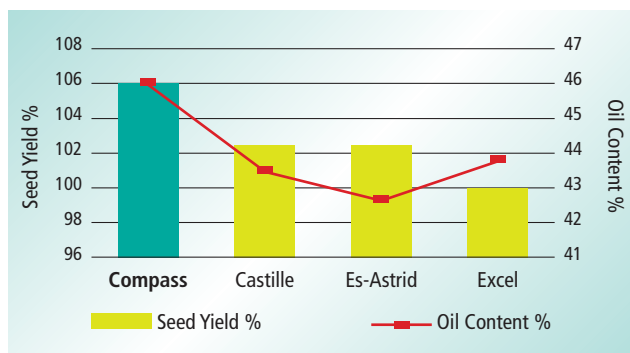

www.dsv-uk.co.uk

- Very high oil content
- Impressive gross output
- Wide range of sowing dates
- Outstanding autumn and spring vigour

**Innovation for
your growth**

"So far I am very pleased with the aggressive growth which Compass has shown since drilling in August. I decided to grow Compass this year as I knew it was a very high yielding variety, a step on from Excalibur. I have been growing hybrid oilseed rape varieties for 5 years now. I feel they offer better establishment, a result of vigorous growth in the autumn, alongside a clear yield advantage."

Robert Read,
Robert Read Farms,
Lincolnshire

2010 Compass

Winter oilseed rape

Summary

Compass is a very high yielding restored hybrid winter oilseed rape. It is currently in trial for consideration as an addition to the new recommended lists 2011/2012.

Gross Output

- Very high gross output (109%), outperforming the majority of varieties on the recommended list.
- Very high oil content (46.1%) and treated seed yield (106%).

Ideal for growing throughout the UK